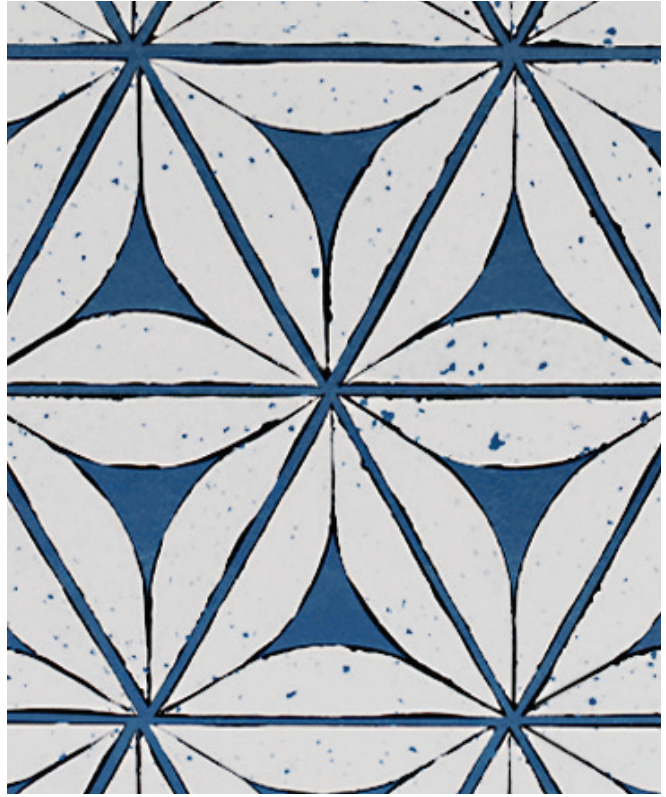

PHILLIP JEFFRIES BREEZE BLOCK

BREEZE BLOCK

This light and airy motif is completely handcrafted. Authentic pulp paper is colored and hand cut into organic shapes. Petal edges are delicately painted by artisans and hand laid into a large floral pattern that pays homage to the concrete classic breeze block.

THE ART OF HANDCRAFTED

Authentic pulp paper is hand picked by artisans and given a spray of color. Organic floral shapes are then hand cut and their petal edges delicately painted. A stencil of the pattern is painted on the ground material and the floral shapes are carefully hand laid to create the design.

Once this process is complete, the material is laminated to perfection and ready for your walls.

This time-intensive process creates the look of concrete breeze block with classic and coastal appeal.

Item Shown: 8707 Masonry Blue

BREEZE BLOCK 8 COLORWAYS

8706 Courtyard Breeze

8707 Masonry Blue

8708 Sand Dollar

8709 Concrete Gilding

8710 Crisp Grey

8711 Gold Coast

8712 Cinder