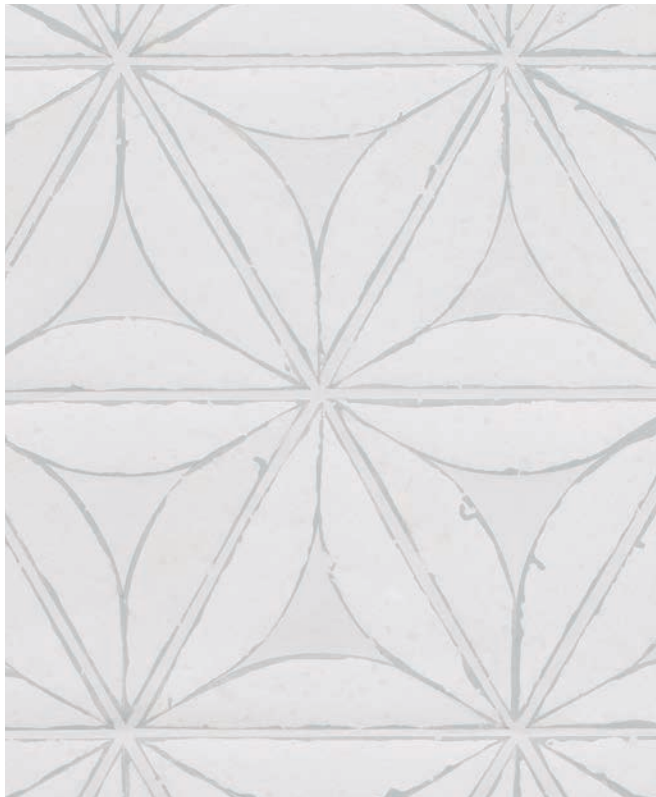

PHILLIP JEFFRIES BREEZE BLOCK

BREEZE BLOCK

This light and airy motif is completely handcrafted. Authentic pulp paper is colored and hand cut into organic shapes. Petal edges are delicately painted by artisans and hand laid into a large floral pattern that pays homage to the concrete classic breeze block.

THE ART OF HANDCRAFTED

Authentic pulp paper is hand picked by artisans and given a spray of color. Organic floral shapes are then hand cut and their petal edges delicately painted. A stencil of the pattern is painted on the ground material and the floral shapes are carefully hand laid to create the design.

Once this process is complete, the material is laminated to perfection and ready for your walls.

This time-intensive process creates the look of concrete breeze block with classic and coastal appeal.

Item Shown: 8707 Masonry Blue

BREEZE BLOCK 8 COLORWAYS

8706 Courtyard Breeze

8707 Masonry Blue

8708 Sand Dollar

8709 Concrete Gilding

8710 Crisp Grey

8711 Gold Coast

8712 Cinder