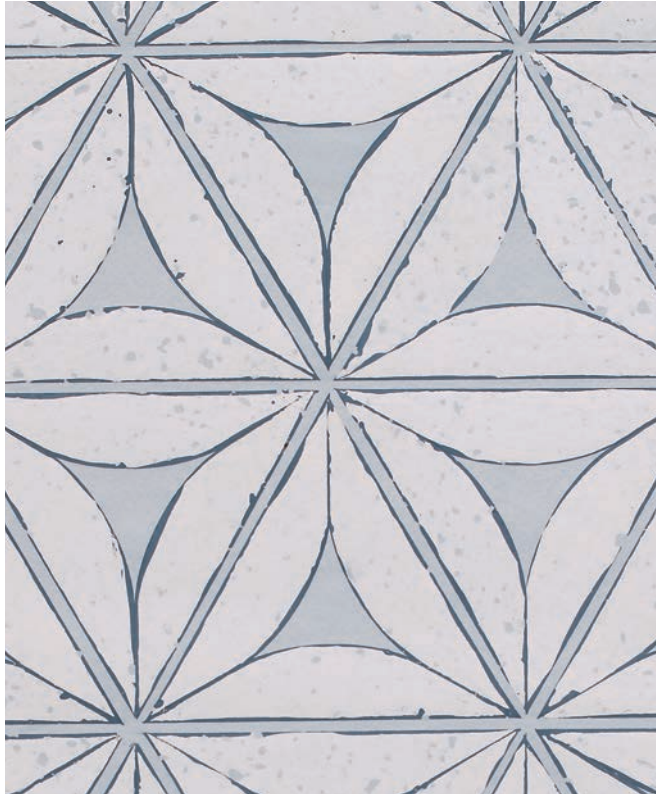

PHILLIP JEFFRIES BREEZE BLOCK

BREEZE BLOCK

This light and airy motif is completely handcrafted. Authentic pulp paper is colored and hand cut into organic shapes. Petal edges are delicately painted by artisans and hand laid into a large floral pattern that pays homage to the concrete classic breeze block.

THE ART OF HANDCRAFTED

Authentic pulp paper is hand picked by artisans and given a spray of color. Organic floral shapes are then hand cut and their petal edges delicately painted. A stencil of the pattern is painted on the ground material and the floral shapes are carefully hand laid to create the design.

Once this process is complete, the material is laminated to perfection and ready for your walls.

This time-intensive process creates the look of concrete breeze block with classic and coastal appeal.

Item Shown: 8707 Masonry Blue

BREEZE BLOCK 8 COLORWAYS

8706 Courtyard Breeze

8707 Masonry Blue

8708 Sand Dollar

8709 Concrete Gilding

8710 Crisp Grey

8711 Gold Coast

8712 Cinder