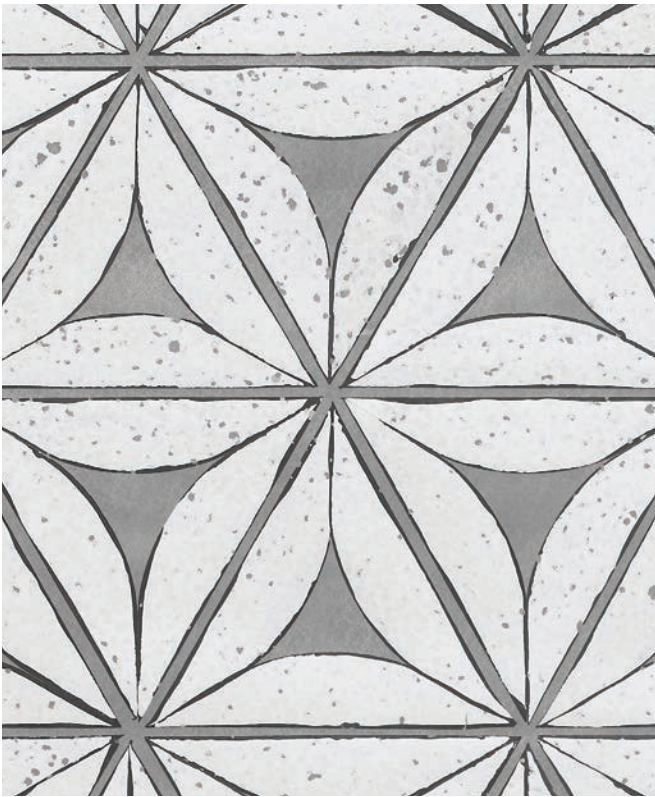

PHILLIP JEFFRIES BREEZE BLOCK

BREEZE BLOCK

This light and airy motif is completely handcrafted. Authentic pulp paper is colored and hand cut into organic shapes. Petal edges are delicately painted by artisans and hand laid into a large floral pattern that pays homage to the concrete classic breeze block.

THE ART OF HANDCRAFTED

Authentic pulp paper is hand picked by artisans and given a spray of color. Organic floral shapes are then hand cut and their petal edges delicately painted. A stencil of the pattern is painted on the ground material and the floral shapes are carefully hand laid to create the design.

Once this process is complete, the material is laminated to perfection and ready for your walls.

This time-intensive process creates the look of concrete breeze block with classic and coastal appeal.

Item Shown: 8707 Masonry Blue

BREEZE BLOCK 8 COLORWAYS

8706 Courtyard Breeze

8707 Masonry Blue

8708 Sand Dollar

8709 Concrete Gilding

8710 Crisp Grey

8711 Gold Coast

8712 Cinder