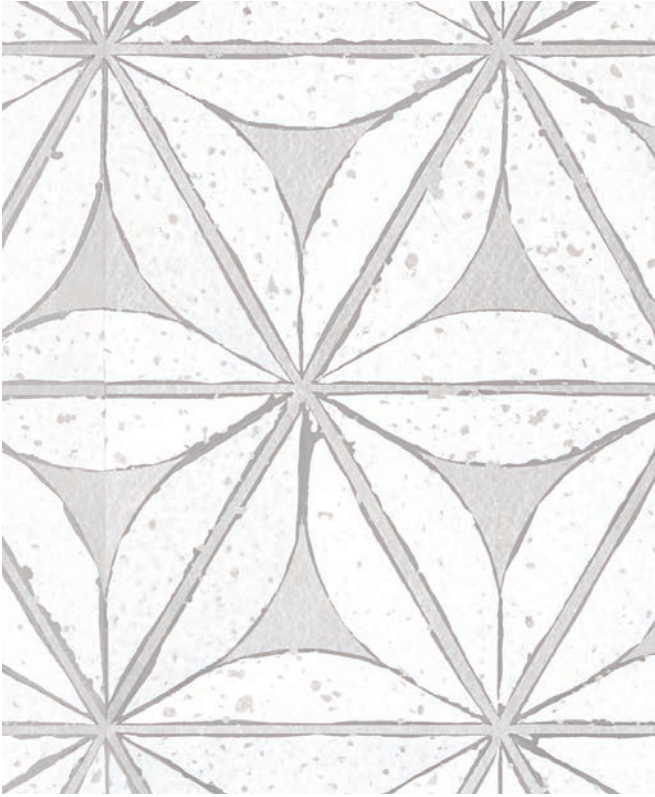

PHILLIP JEFFRIES BREEZE BLOCK

BREEZE BLOCK

This light and airy motif is completely handcrafted. Authentic pulp paper is colored and hand cut into organic shapes. Petal edges are delicately painted by artisans and hand laid into a large floral pattern that pays homage to the concrete classic breeze block.

THE ART OF HANDCRAFTED

Authentic pulp paper is hand picked by artisans and given a spray of color. Organic floral shapes are then hand cut and their petal edges delicately painted. A stencil of the pattern is painted on the ground material and the floral shapes are carefully hand laid to create the design.

BREEZE BLOCK 8 COLORWAYS

8706 Courtyard Breeze

8707 Masonry Blue

8708 Sand Dollar

8709 Concrete Gilding

8710 Crisp Grey

8711 Gold Coast

8712 Cinder