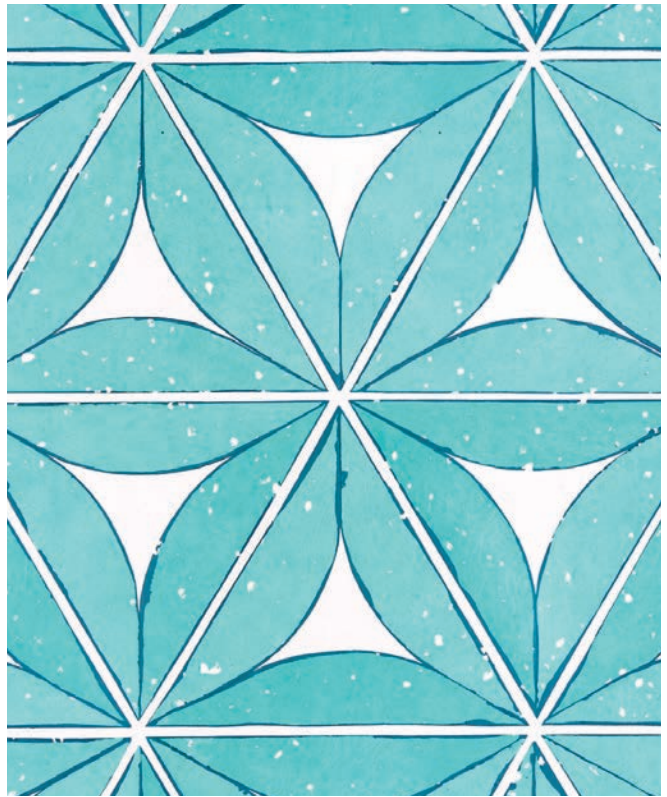

PHILLIP JEFFRIES BREEZE BLOCK

BREEZE BLOCK

This light and airy motif is completely handcrafted. Authentic pulp paper is colored and hand cut into organic shapes. Petal edges are delicately painted by artisans and hand laid into a large floral pattern that pays homage to the concrete classic breeze block.

THE ART OF HANDCRAFTED

Authentic pulp paper is hand picked by artisans and given a spray of color. Organic floral shapes are then hand cut and their petal edges delicately painted. A stencil of the pattern is painted on the ground material and the floral shapes are carefully hand laid to create the design.

BREEZE BLOCK 8 COLORWAYS

8706 Courtyard Breeze

8707 Masonry Blue

8708 Sand Dollar

8709 Concrete Gilding

8710 Crisp Grey

8711 Gold Coast

8712 Cinder