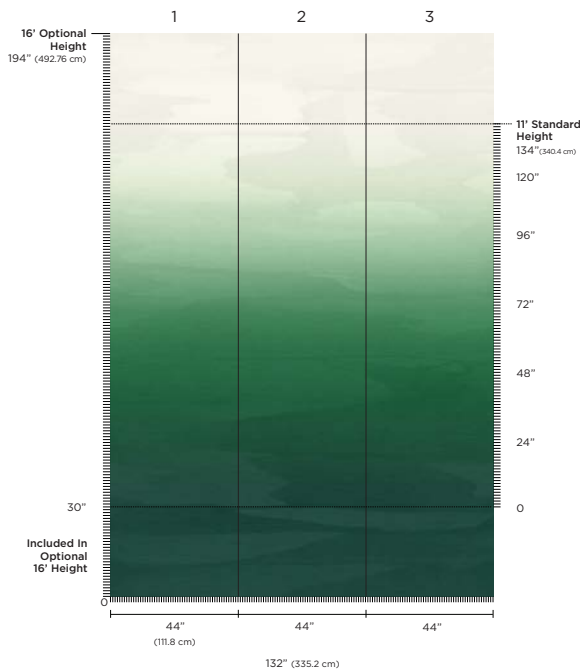

54" Width Vinyl Ground Items

1. **Mural Repeat:** 3 Panels
   132" (335.2 cm) Horizontal
2. **Panel Width:** 54" (137 cm) Untrimmed
   Trims to 44" (111.8 cm)
3. **Panel Height:** 11 feet (3.4 m) Untrimmed*
   Trim Pattern to Wall Height
4. **Minimum Order:** 3 Panels
5. **Increments:** 1 panel increment
   after minimum is met.
6. **Backing:** Osaburg
7. **Seaming:** II - Subtle Seaming (8731-8732)
8. **Flame Rating:** ASTM E84 Class A
   CE B s2 d0, UK Class O
   CAN-ULC S102 FSV-32, SDV-55

TO ORDER SAMPLES OR WALLCOVERING :
Scan QR code here or visit PHILLIPJEFFRIES.COM

Scan to check pricing,
order samples and
wallcovering