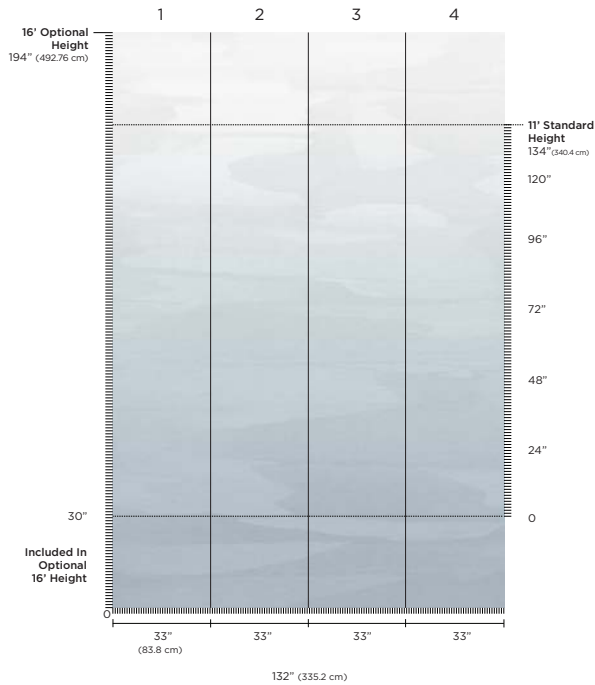

All colorways shown in 11 foot panel.

[PHILLIPJEFFRIES.COM](http://PHILLIPJEFFRIES.COM)

Scan to order  
samples

○ 8729 DAYDREAM BLUE

# SPEC INFORMATION

- Stock:** Made to Order
- Production Lead Time:** 1-2 weeks
- Pricing:** Priced by panel. Standard pricing applies to 11 foot (3.4 m) mural, optional extended height 16 foot (4.8 m) mural available.
- Instructions:** Installation instructions in English and panel maps accompany all orders. Additionally, instructions may be found on the website in several other languages. A professional wallcovering installer is recommended.
- Maintenance:** Wipe Gently
- Disclaimer:** As each item is printed on natural and/or textured grounds, there may be slight variance in texture and color. This is part of the inherent beauty of the wallcovering.

## 36" Width Natural Ground Items

- Mural Repeat:** 4 Panels  
132" (335.2 cm) Horizontal
- Panel Width:** 36" (91.4 cm) Untrimmed  
Trims to 33" (83.8 cm)
- Panel Height:** 11 feet (3.4 m) Untrimmed\*  
Trim Pattern to Wall Height
- Minimum Order:** 4 Panels
- Increments:** 1 panel increment  
after minimum is met.
- Backing:** High Quality Paper
- Seaming:** II - Subtle Seaming (8723-8730)
- Flame Rating:** ASTM E84 Class A