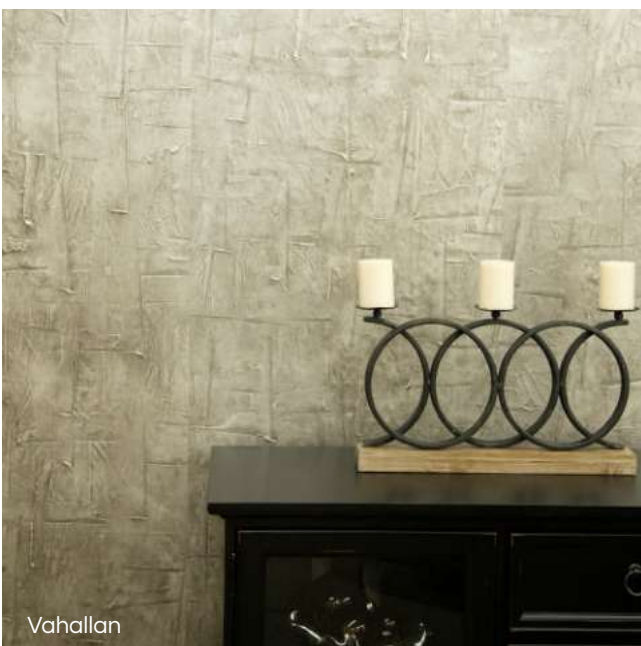

Wallcovering